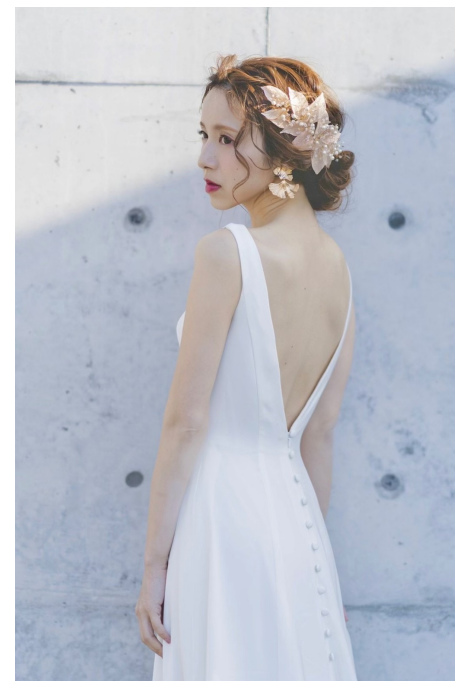

Cover Girl Entertainment

092-716-0555 cge@covergirl-ent.jp

株式会社CGE 〒810-0022 福岡市中央区薬院1-6-5-3F